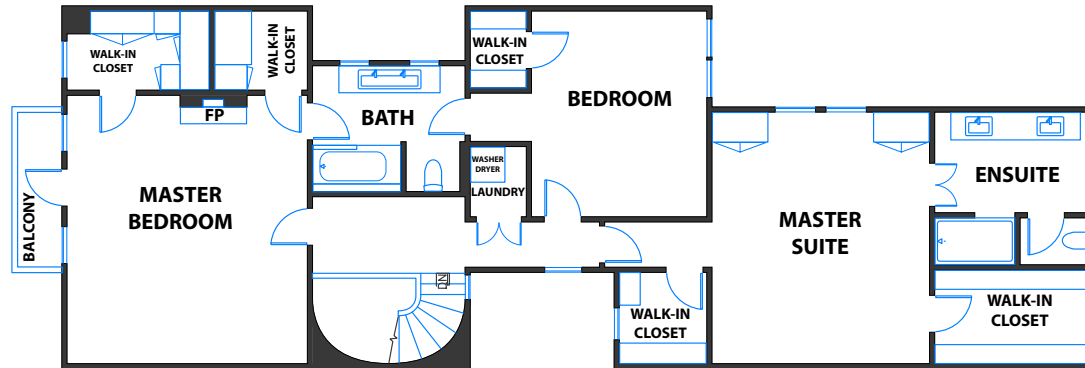

2205 SCOTT STREET, SAN FRANCISCO

SECOND LEVEL

INT: 1518 SQFT
EXT: 32 SQFT

FIRST LEVEL

INT: 1862 SQFT
EXT: 140 SQFT

LOWER LEVEL

INT: 1345 SQFT
EXT: 505 SQFT

LEGEND:
WIC: walk-in closet
ENS: ensuite
WD: washer dryer
L'Dry: laundry

TOTAL INT: 4725 SQFT
TOTAL EXT: 677 SQFT