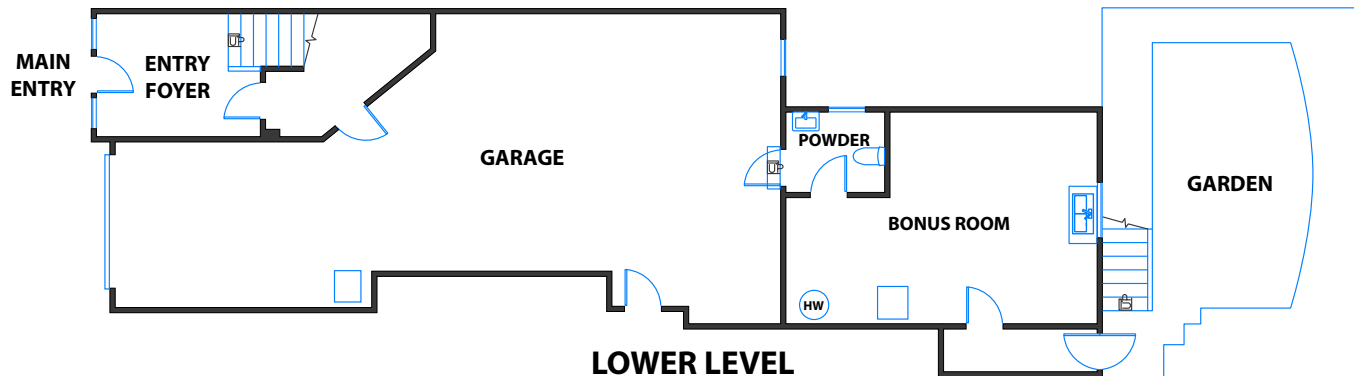

2205 SCOTT STREET, SAN FRANCISCO

SECOND LEVEL

INT: 1518 SQFT
EXT: 32 SQFT

FIRST LEVEL

INT: 1862 SQFT
EXT: 140 SQFT

LOWER LEVEL

INT: 1345 SQFT
EXT: 505 SQFT

LEGEND:
WIC: walk-in closet
ENS: ensuite
WD: washer dryer
L'Dry: laundry

TOTAL INT: 4725 SQFT
TOTAL EXT: 677 SQFT