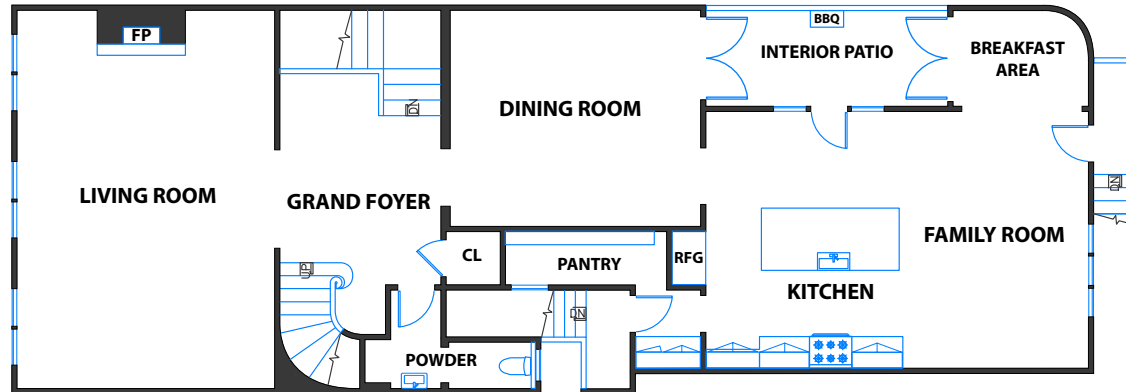

2205 SCOTT STREET, SAN FRANCISCO

SECOND LEVEL

INT: 1518 SQFT
EXT: 32 SQFT

FIRST LEVEL

INT: 1862 SQFT
EXT: 140 SQFT

LOWER LEVEL

INT: 1345 SQFT
EXT: 505 SQFT

LEGEND:
WIC: walk-in closet
ENS: ensuite
WD: washer dryer
L'Dry: laundry

TOTAL INT: 4725 SQFT
TOTAL EXT: 677 SQFT